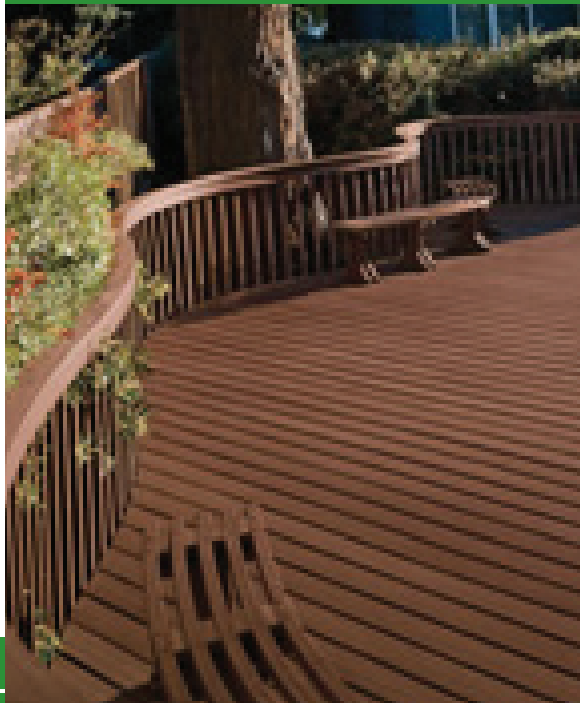

TREX ACCENTS

Winchester, VA

www.trex.com/accents

CSI# 067300 Recycled plastic lumber

Trex takes the natural beauty of wood, but leaves behind all the rotting and splintering. You won't miss the splinters and neither will your feet. Trex is also a breeze to maintain, so you'll spend more time relaxing on your deck instead of working on it. And Trex is soft and smooth to the touch, so feel free kick off your shoes and make yourself at home... outside.

WOOD & PLASTICS